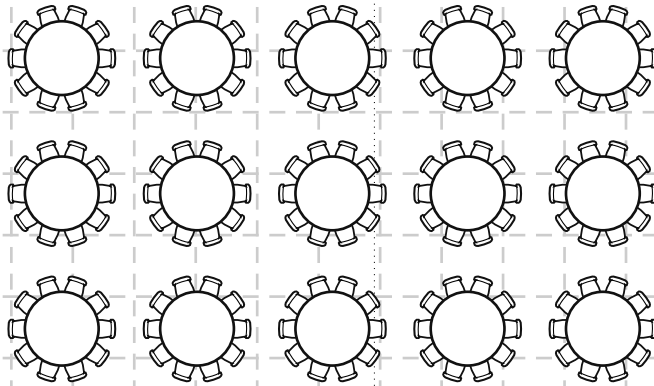

Moravian Ballroom

Moravian A

Moravian B

SCREEN

SCREEN

16X8

Beverage Station
Beverage Station

Beverage Station