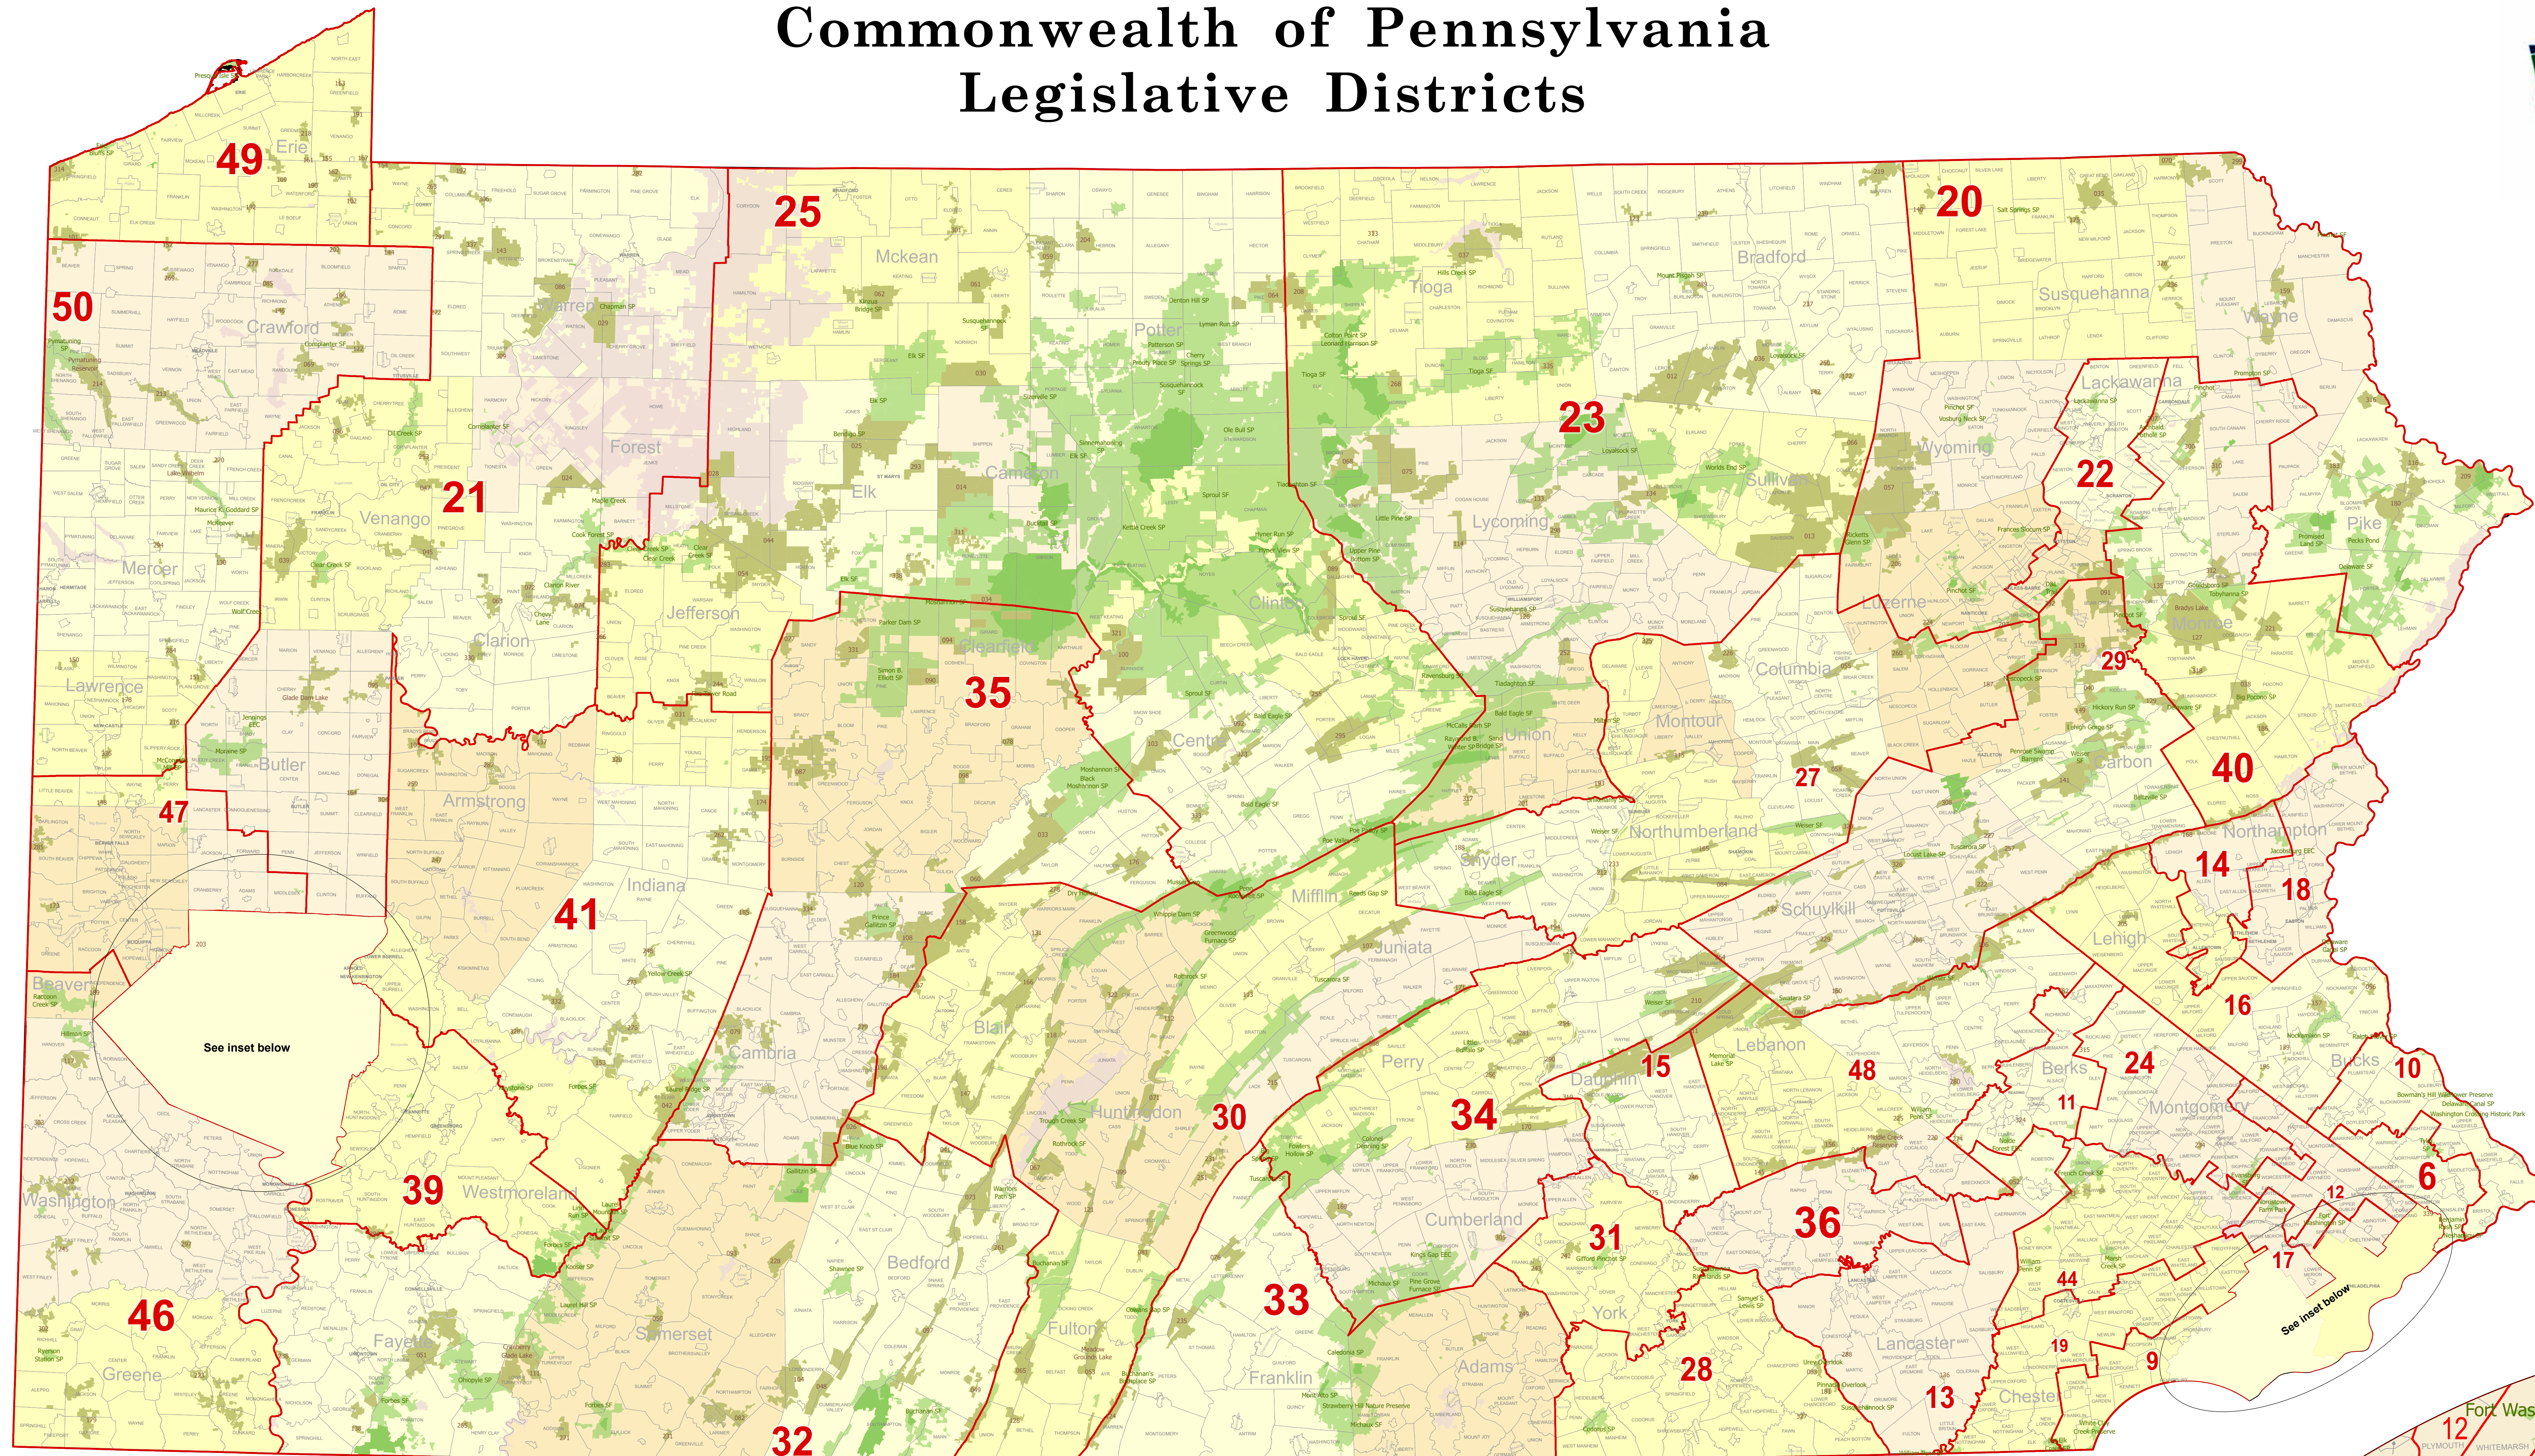

Commonwealth of Pennsylvania Legislative Districts

Pittsburgh Area Inset Scale

Legislative Districts by Number 2020 reapportionment Senate Districts

Senate Districts	Senate Districts	Senate Districts	Senate Districts
01. Sava, Niki (D)	14. Miller, Nick (D)	27. Culver, Lynda Schlegel (R)	40. Brown, Rosemary M. (R)
02. Tartaglione, Christine M. (D)	15. Kim, Patty (D)	28. Phillips-Hill, Kristin (R)	41. Pittman, Joe (R)
03. Street, Sharif (D)	16. Coleman, Jarrett (R)	29. Argall, David G. (R)	42. Fontana, Wayne D. (D)
04. Haywood, Art (D)	17. Cappelletti, Amanda M. (D)	30. Ward, Judy (R)	43. Costa, Jay (D)
05. Picozzi, Joe (R)	18. Boscola, Lisa M. (D)	31. Keefer, Dawn W. (R)	44. Muth, Katie J. (D)
06. Farry, Frank A. (R)	19. Comitta, Carolyn T. (D)	32. Stefano, Patrick J. (R)	45. Pisciotto, Nick (D)
07. Hughes, Vincent J. (D)	20. Baker, Lisa (R)	33. Mastriano, Doug (R)	46. Bartolotta, Camara (R)
08. Williams, Anthony H. (D)	21. Hutchinson, Scott E. (R)	34. Rothman, Greg (R)	47. Vogel, Elder A. (R)
09. Kane, John I. (D)	22. Flynn, Marty (D)	35. Langerhok, Wayne (R)	48. Gebhard, Chris (R)
10. Santasiero, Steven J. (D)	23. Yaw, Gene (R)	36. Aument, Ryan P. (R)	49. Laughlin, Daniel (R)
11. Schwank, Judith L. (D)	24. Pennycook, Tracy (R)	37. Robinson, Devlin J. (R)	50. Brooks, Michele (R)
12. Collett, Maria (D)	25. Dush, Cris (R)	38. Williams, Lindsey M. (D)	
13. Martin, Scott (R)	26. Kearney, Timothy P. (D)	39. Ward, Kim L. (R)	

SCALE 1:500,000