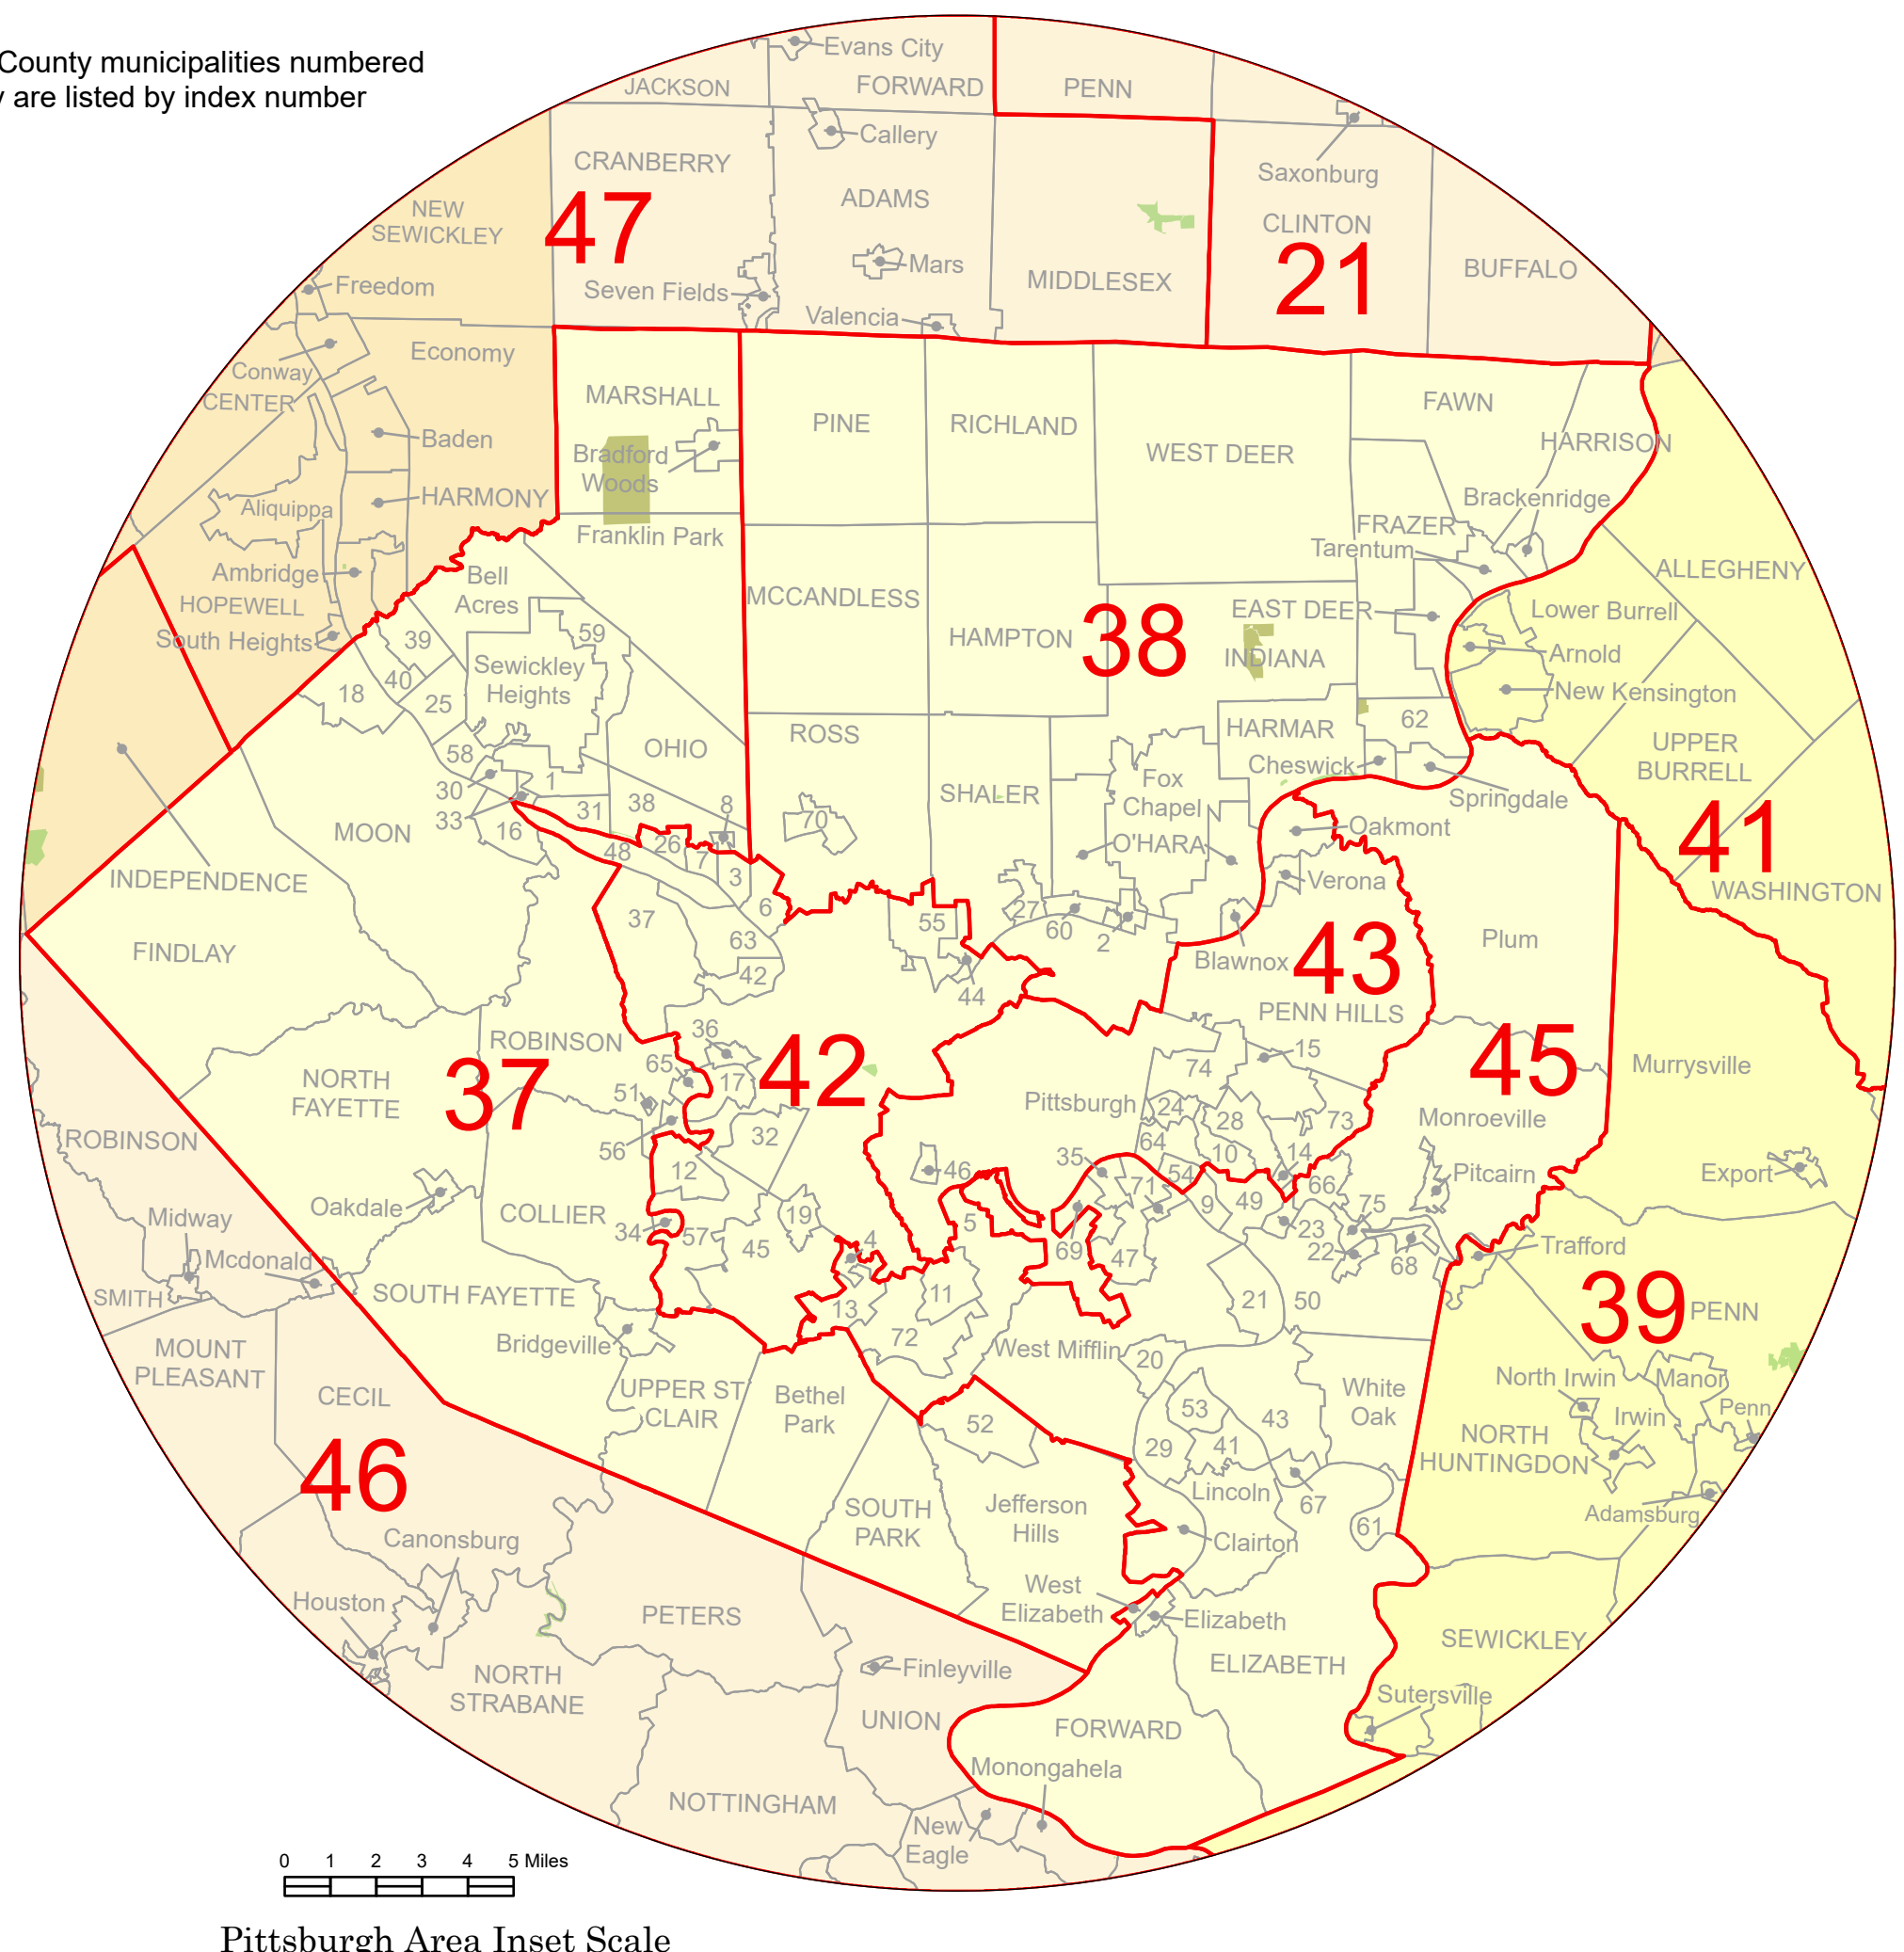

Commonwealth of Pennsylvania Legislative Districts

Pittsburgh Area Inset Scale

Legislative Districts by Number 2020 reapportionment Senate Districts

Senate Districts	Senate Districts	Senate Districts	Senate Districts
01. Sava, Niki (D)	14. Miller, Nick (D)	27. Culver, Lynda Schlegel (R)	40. Brown, Rosemary M. (R)
02. Tartaglione, Christine M. (D)	15. Kim, Patty (D)	28. Phillips-Hill, Kristin (R)	41. Pittman, Joe (R)
03. Street, Sharif (D)	16. Coleman, Jarrett (R)	29. Argall, David G. (R)	42. Fontana, Wayne D. (D)
04. Haywood, Art (D)	17. Cappelletti, Amanda M. (D)	30. Ward, Judy (R)	43. Costa, Jay (D)
05. Picozzi, Joe (R)	18. Boscola, Lisa M. (D)	31. Keefer, Dawn W. (R)	44. Muth, Katie J. (D)
06. Farry, Frank A. (R)	19. Comitta, Carolyn T. (D)	32. Stefano, Patrick J. (R)	45. Pisciotto, Nick (D)
07. Hughes, Vincent J. (D)	20. Baker, Lisa (R)	33. Mastriano, Doug (R)	46. Bartolotta, Camara (R)
08. Williams, Anthony H. (D)	21. Hutchinson, Scott E. (R)	34. Rothman, Greg (R)	47. Vogel, Elder A. (R)
09. Kane, John I. (D)	22. Flynn, Marty (D)	35. Langerhok, Wayne (R)	48. Gebhard, Chris (R)
10. Santasiero, Steven J. (D)	23. Yaw, Gene (R)	36. Aument, Ryan P. (R)	49. Laughlin, Daniel (R)
11. Schwank, Judith L. (D)	24. Pennycook, Tracy (R)	37. Robinson, Devlin J. (R)	50. Brooks, Michele (R)
12. Collett, Maria (D)	25. Dush, Cris (R)	38. Williams, Lindsey M. (D)	
13. Martin, Scott (R)	26. Kearney, Timothy P. (D)	39. Ward, Kim L. (R)	

SCALE 1:500,000